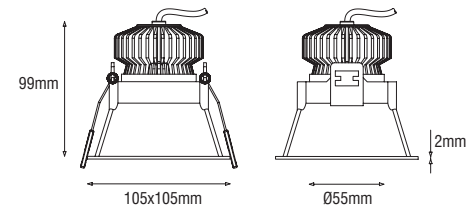

• EMOZIONE

LED downlight with recessed lamp position, made of aluminum in white or black. Equipped with an 24°, 30° or 38° aluminum reflector and 9W Bridgelux LED or dim to warm LED 6W. Driver must be ordered separately. IP43.

Description	∧	white	black
9W LED 676lm 927	24°	260A09024	260A09124
9W LED 703lm 930	24°	260B09024	260B09124
9W LED 880lm 840	24°	260D09024	260D09124
6W LED 600lm 2000-2800K*	24°	260E06024	260E06124
9W LED 676lm 927	30°	260A09030	260A09130
9W LED 703lm 930	30°	260B09030	260B09130
9W LED 880lm 840	30°	260D09030	260D09130
6W LED 600lm 2000-2800K*	30°	260E06030	260E06130
9W LED 676lm 927	38°	260A09038	260A09138
9W LED 703lm 930	38°	260B09038	260B09138
9W LED 880lm 840	38°	260D09038	260D09138
6W LED 600lm 2000-2800K*	38°	260E06038	260E06138