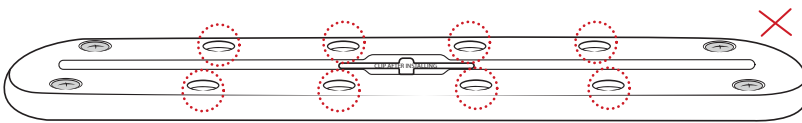

rammount.com
1.800.497.7479
support@rammount.com

Top-Loading Composite RAM® Tough-Track™

1

Suggested
Screw
Size: #10

2

RPR-INS-RPR-TRACK-A