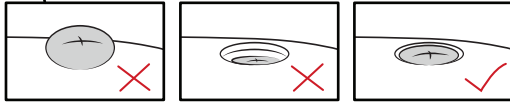

rammount.com
1.800.497.7479
support@rammount.com

Top-Loading Composite RAM® Tough-Track™

1

Suggested
Screw
Size: #10

2

RPR-INS-RPR-TRACK-A