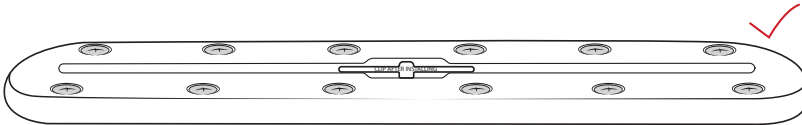

rammount.com
1.800.497.7479
support@rammount.com

Top-Loading Composite RAM® Tough-Track™

1

Suggested
Screw
Size: #10

2

RPR-INS-RPR-TRACK-A