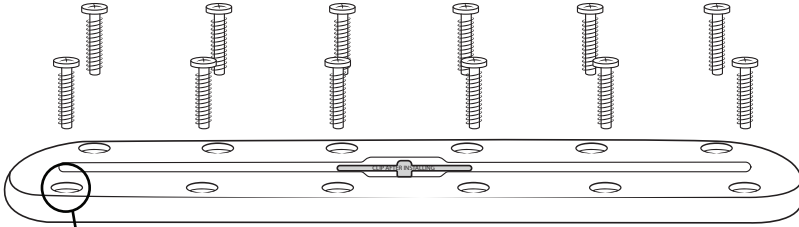

rammount.com
1.800.497.7479
support@rammount.com

Top-Loading Composite RAM® Tough-Track™

1

Suggested
Screw
Size: #10

2

RPR-INS-RPR-TRACK-A