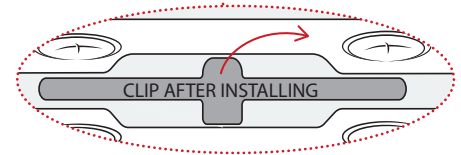

rammount.com
1.800.497.7479
support@rammount.com

Top-Loading Composite RAM® Tough-Track™

1

Suggested
Screw
Size: #10

2

RPR-INS-RPR-TRACK-A