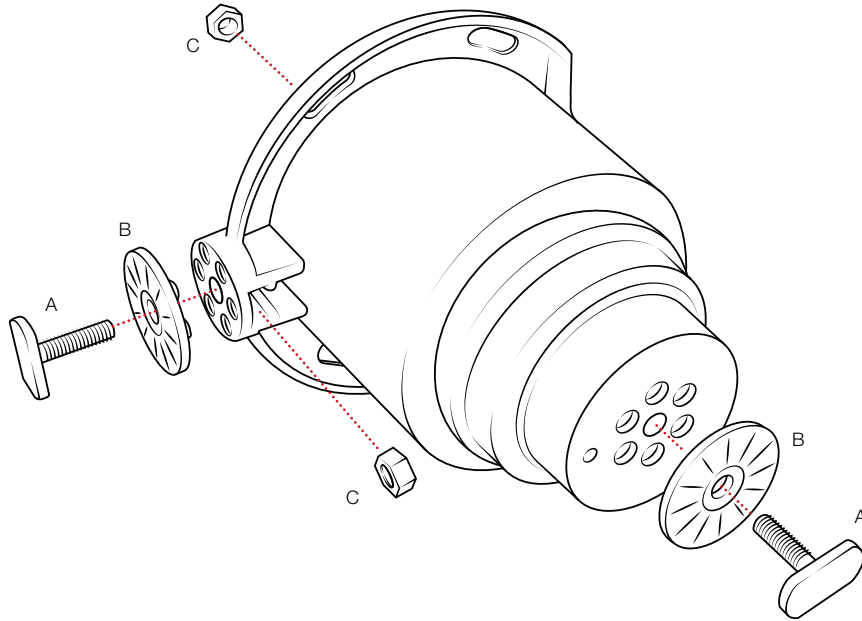

rammount.com
1.800.497.7479
support@rammount.com

RAM® Drink Cup Holder for Tracks

Parts Index

* not to scale

A

x 2

B

x 2

C

x 2

RMR-INS-429T