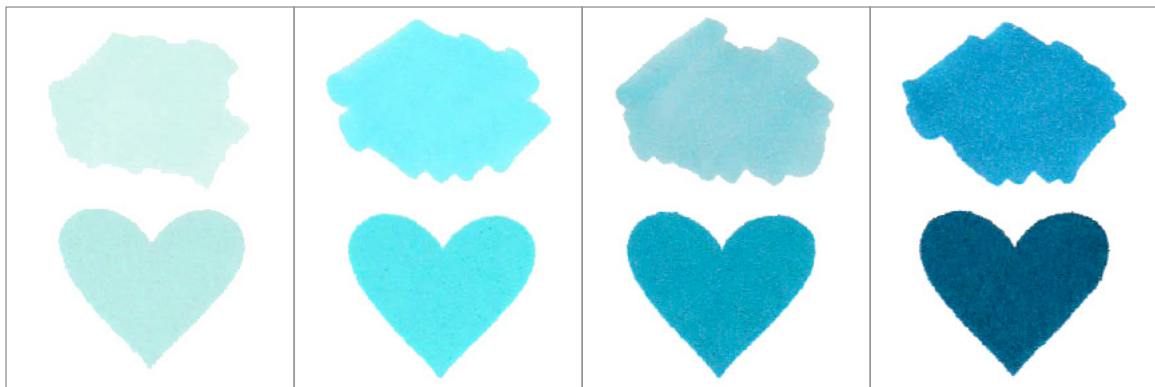

ALT & NEW

ARTIST MARKERS SET A & INK COLOR SWATCHES

RED COSMOS

Frosty Pink
R302

Coral Berry
R304

Ruby Red
R318

Grapevine
R335

GREEN FIELDS

Frayed Leaf
G702

Forest Glades
G715

Evergreen
G554

Jet Black
S

COOL SUMMER NIGHT

Sea Glass
B201

Ocean Waves
B204

Dusk
B313

Desert Night
B227

Artist Marker

Crisp Dye Ink