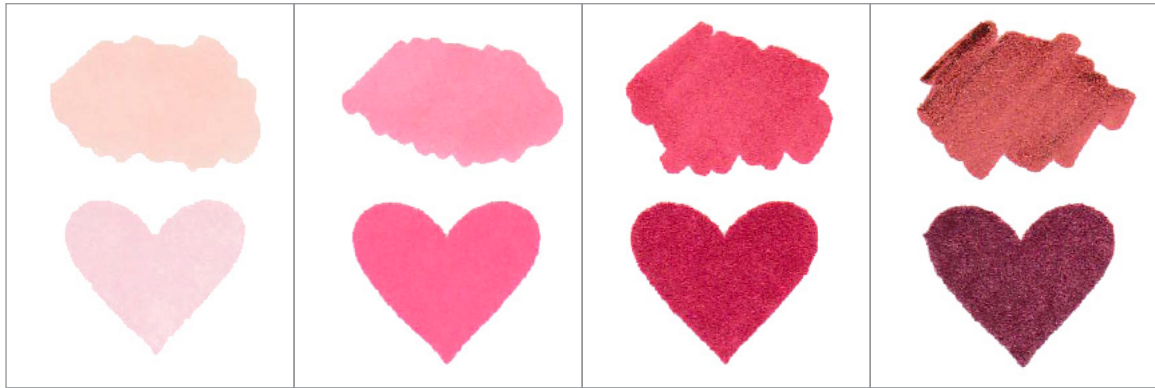

ALT & NEW

ARTIST MARKERS SET A & INK COLOR SWATCHES

RED COSMOS

Frosty Pink
R302

Coral Berry
R304

Ruby Red
R318

Grapevine
R335

GREEN FIELDS

Frayed Leaf
G702

Forest Glades
G715

Evergreen
G554

Jet Black
S

COOL SUMMER NIGHT

Sea Glass
B201

Ocean Waves
B204

Dusk
B313

Desert Night
B227

Artist Marker

Crisp Dye Ink