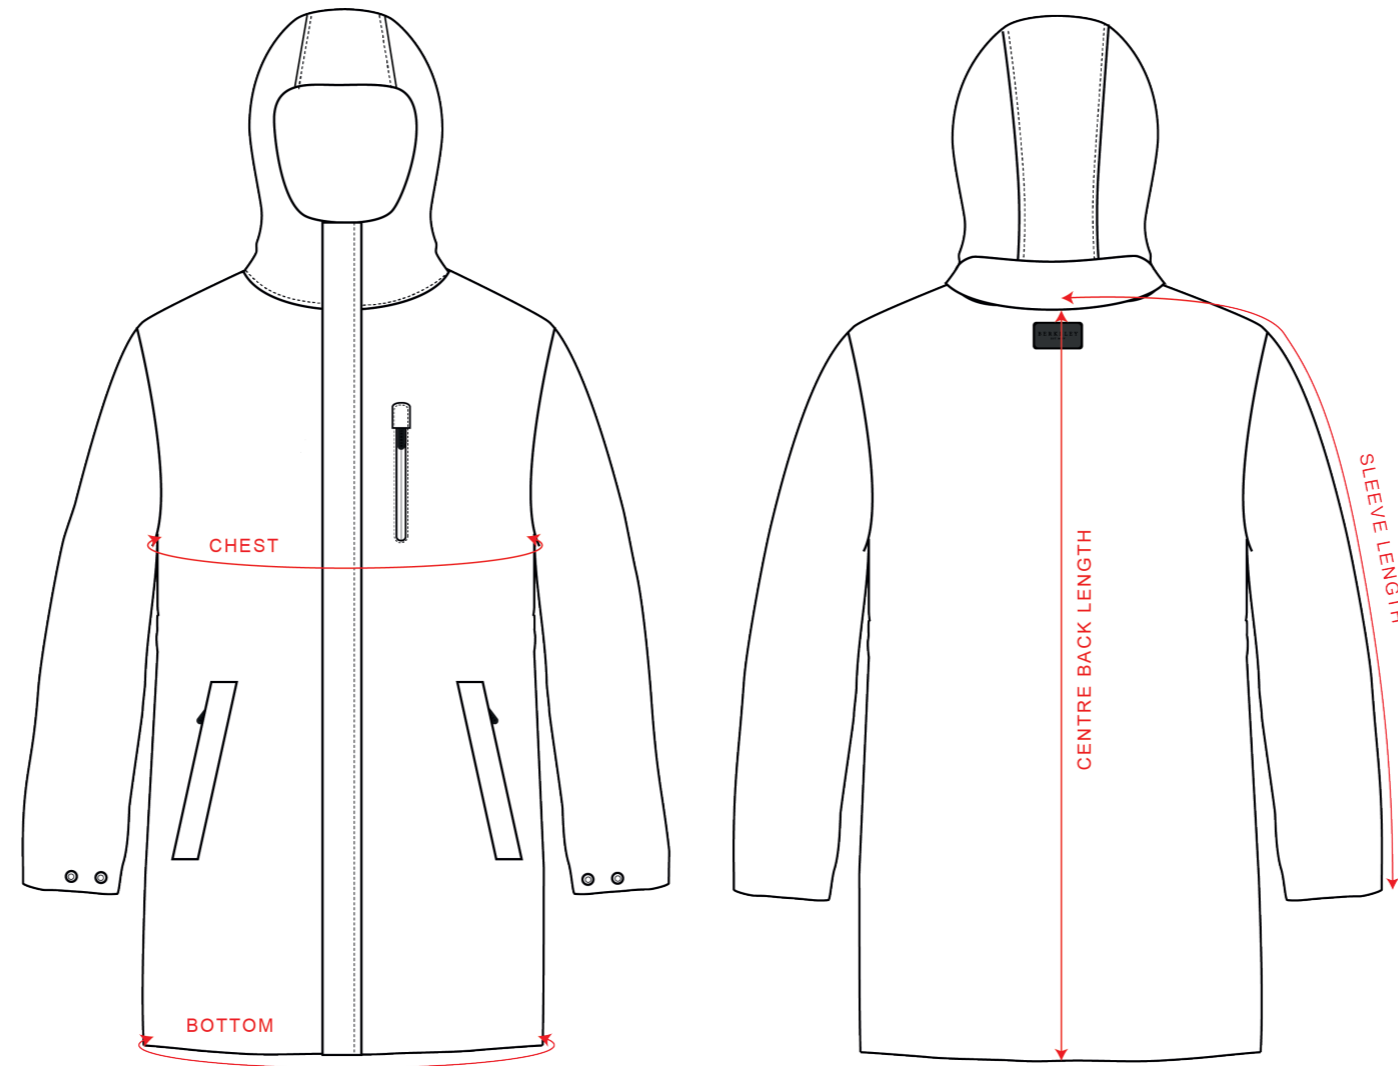

BERKELEY

EST MMV

W's CARMEL CAR COAT

SIZE	XS	S	M	L	XL	2XL	TOLERANCE
CHEST (CM)	96	102	108	114	122	130	+/- 3
BOTTOM (CM)	108	114	120	126	134	142	+/- 3
SLEEVE FR. CB (CM)	81	82	84	86	88	89	+/- 2
CB LENGTH (CM)	82	84	86	88	90	92	+/- 2