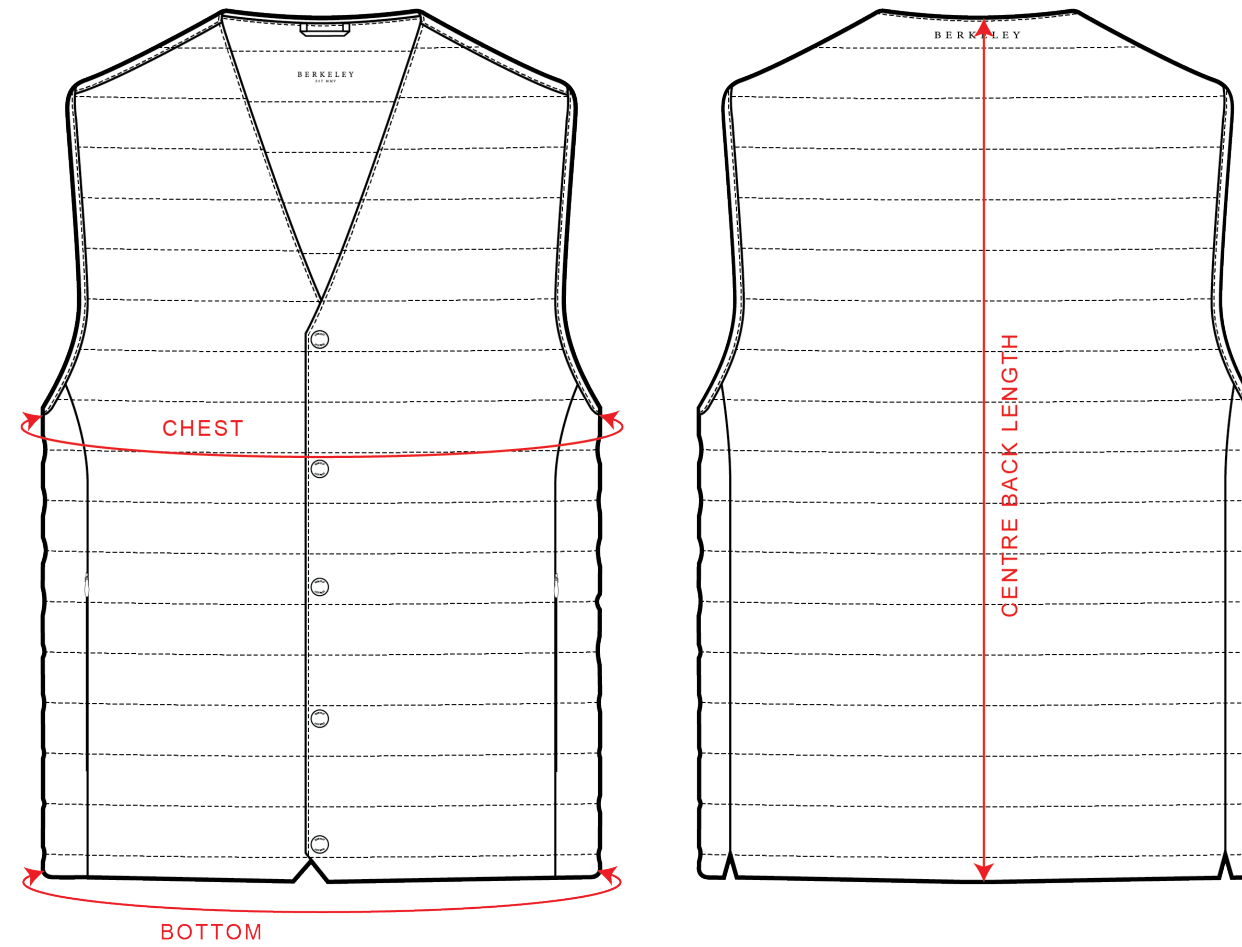

BERKELEY

EST MMV

W'S ALFORD VEST

SIZE	XS	S	M	L	XL	2XL	TOLERANCE
CHEST (CM)	83	89	95	101	107	113	+/- 3
BOTTOM (CM)	90	96	102	108	114	120	+/- 3
CB LENGTH (CM)	56	57	58	59	60	61	+/- 2