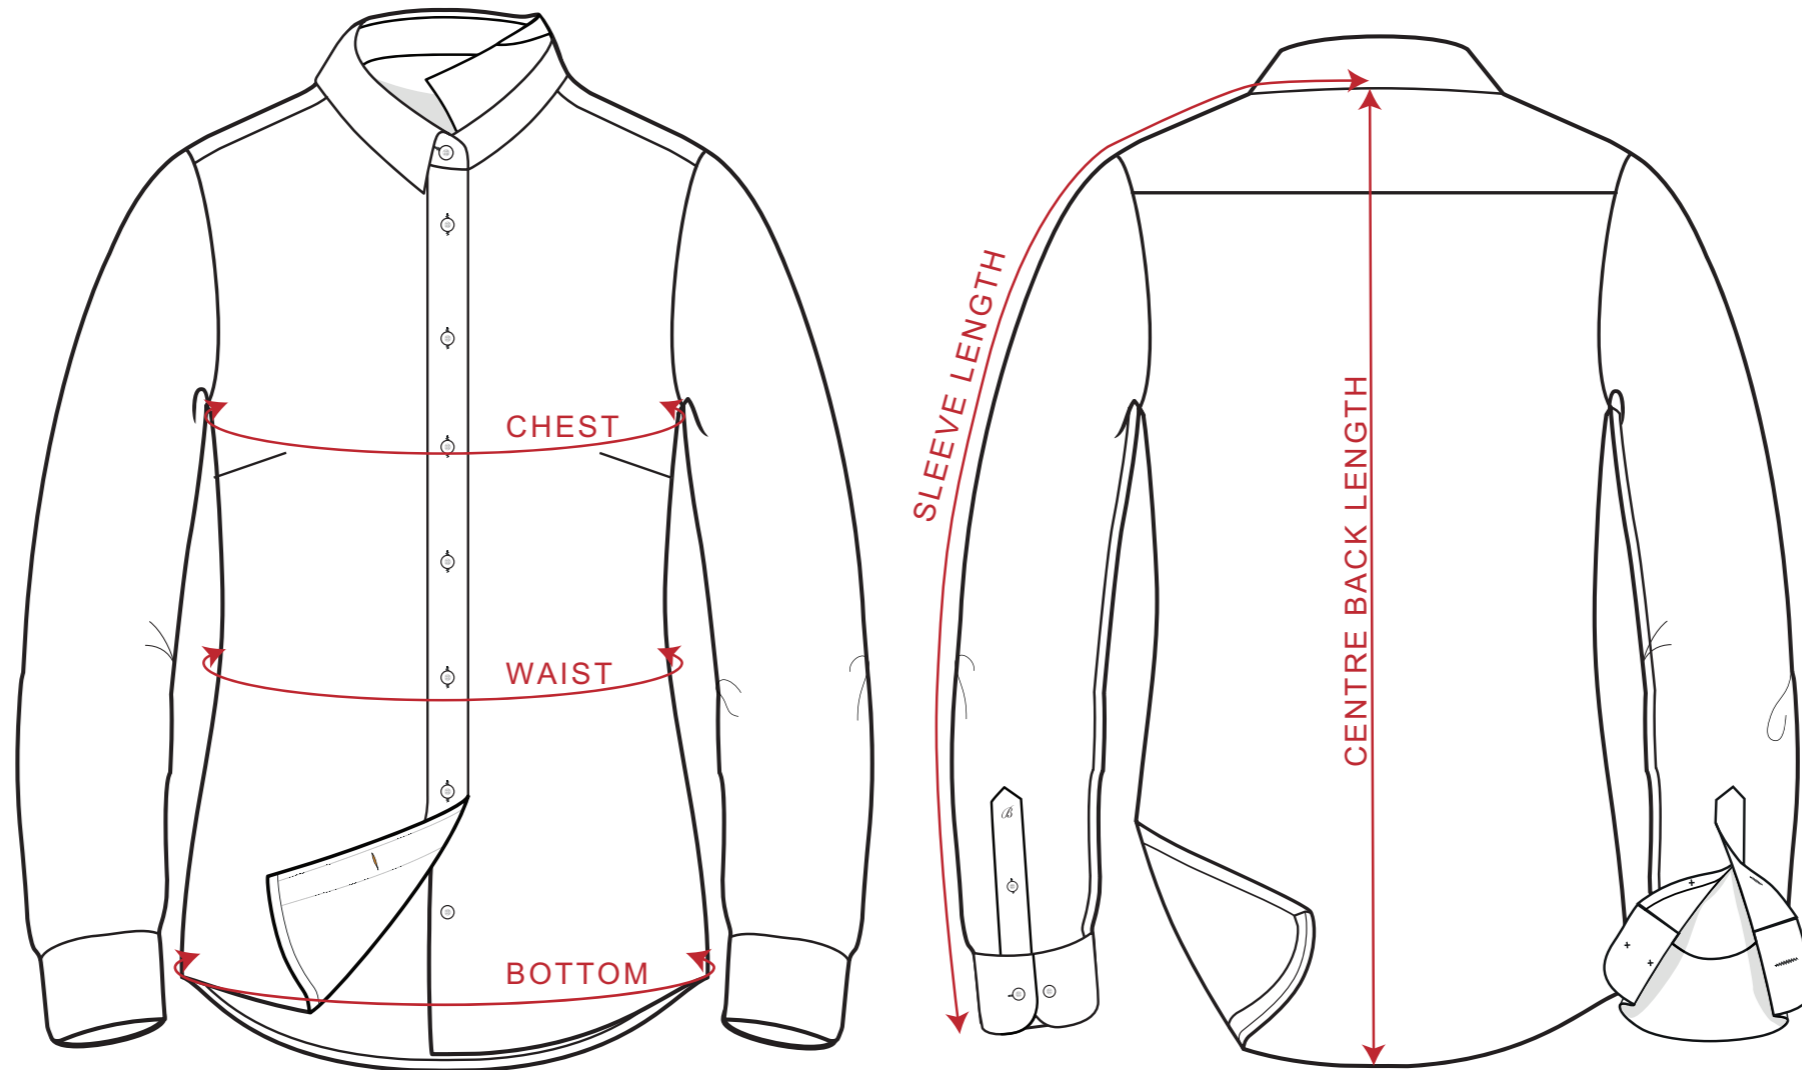

## W's PORTO OXFORD TAILORED SHIRT

SIZE	XS	S	M	L	XL	2XL	TOLERANCE
CHEST (CM)	92	98	104	110	116	122	+/- 3
WAIST (CM)	83	89	95	101	107	113	+/- 3
BOTTOM (CM)	95	101	107	113	119	125	+/- 3
SLEEVE FR. CB (CM)	81	83	85	87	89	91	+/- 2
CB LENGTH (CM)	66	68	70	72	74	76	+/- 2