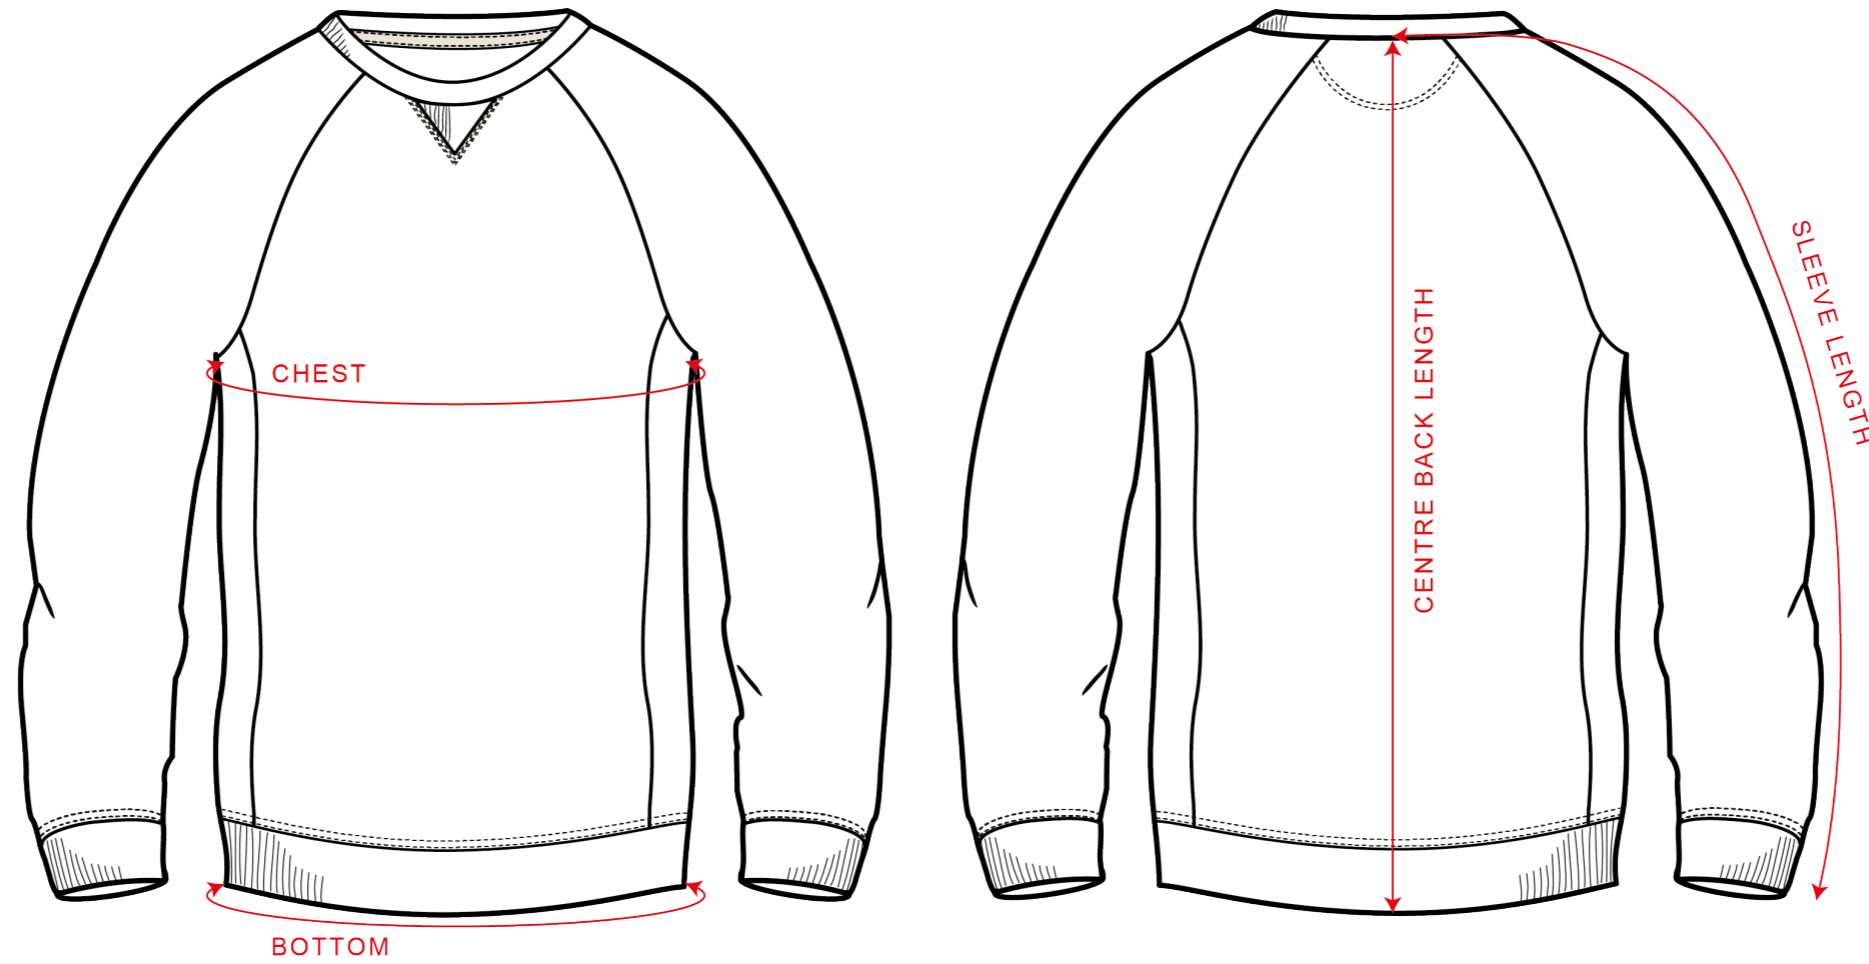

BERKELEY  
EST MMV

W's ALFIE SWEATER

SIZE	XS	S	M	L	XL	2XL	TOLERANCE
CHEST (CM)	92	98	104	110	116	122	+/- 3
BOTTOM (CM)	88	94	100	106	112	118	+/- 3
SLEEVE FR. CB (CM)	77	79	81	83	85	86	+/- 2
CB LENGTH (CM)	54	56	58	60	63	66	+/- 2