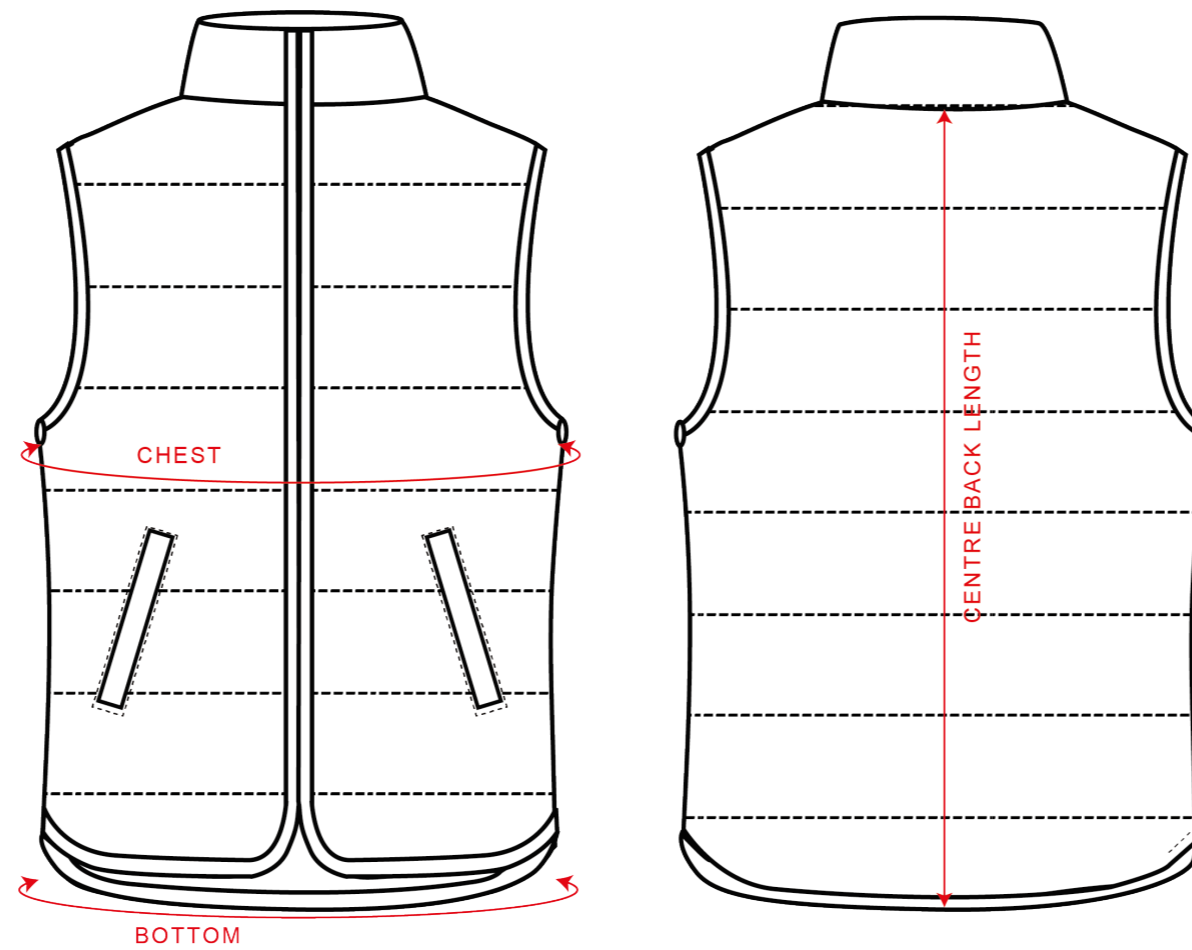

BERKELEY

EST MMV

W's MILAN VEST

SIZE	XS	S	M	L	XL	2XL	TOLERANCE
CHEST (CM)	92	98	104	110	116	122	+/- 3
BOTTOM (CM)	92	98	104	110	116	122	+/- 3
CB LENGTH (CM)	59	60	61	62	63	64	+/- 2