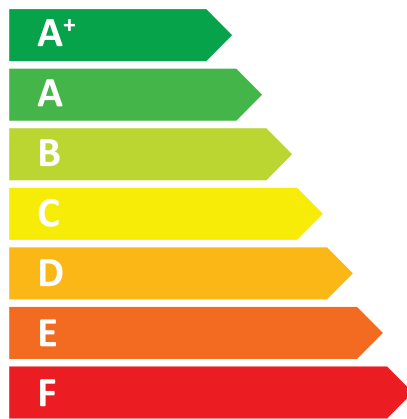

ENERG Y IJA
енергия · ενέργεια IE IA

 **HAATO**

2-HM 230

D

15 dB

4490
kWh/annum GJ/annum

Water heaters

Supplier name	Haato	
Model	2-HM 230	
Declared load profile	XL	
Water heating energy efficiency class	D	
Water heating energy efficiency	37	%
Daily electricity consumption, Qelec	20,86	kWh
Annual electricity consumption average climate, AEC	4490	kWh
Thermostat temperature settings	60	°C
Sound power level L_{WA} indoors	15	dB
Mixed water of 40 °C, V40	359	l