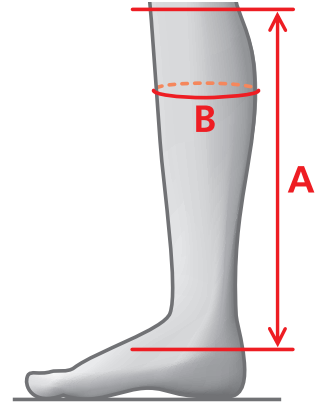

MEASUREMENTS – SUPREME HIGH RIDER

LONG - NARROW			REGULAR - REGULAR			REGULAR - PLUS			SHORT - REGULAR			REGULAR - NARROW			SHORT - NARROW		
SIZE A	B		SIZE A	B		SIZE A	B		SIZE A	B		SIZE A	B		SIZE A	B	
36	48	30-33	36	45	32-35	37	47	36-39	36	41	34-37	36	45	31-34	39	43	33-36
37	49	31-34	37	47	34-37	38	48	37-40	37	42	35-38	37	46	32-35	40	44	34-37
38	50	31-34	38	48	35-38	39	49	38-41	38	43	36-39	38	46	32-35	41	44	35-38
39	51	32-35	39	49	36-39	40	49	39-42	39	44	36-39	39	47	33-36			
40	51	34-37	40	49	37-40	41	49	40-43	40	44	37-40	40	48	34-37			
41	52	35-38	41	49	38-41	42	50	40-43	41	44	38-41	41	49	35-38			
42	52	36-39	42	50	39-42												
MENS VERSION																	
			43	49	35-38												
			44	49	36-39												
			45	50	37-40												
			46	51	38-41												

MEASUREMENTS – VENEZIA HIGH RIDER

REGULAR - REGULAR			REGULAR - NARROW			REGULAR - PLUS			SHORT - REGULAR			TALL - REGULAR			TALL - NARROW			REGULAR - WIDE		
SIZE A	B		SIZE A	B		SIZE A	B		SIZE A	B		SIZE A	B		SIZE A	B		SIZE A	B	
36	44	33-36	36	45	31-34	37	45	35,5-38,5	36	40	33-36	36	46	33-36	36	46	31-34	37	45	39-42
37	45	34-37	37	46	31-34	38	46	36,5-39,5	37	41	34-37	37	47	34-37	37	47	31-34	38	46	40-43
38	46	35-38	38	46	32-35	39	47	37,5-40,5	38	42	35-38	38	48	35-38	38	48	32-35	39	47	40-43
39	47	36-39	39	47	33-36	40	47	38,5-41,5	39	43	36-39	39	49	36-39	39	49	33-36	40	47	41-44
40	47	37-40	40	48	34-37	41	47	39,5-42,5	40	43	36-39	40	49	37-40	40	49	34-37	41	47	41-44
41	47	38-41	41	49	35-38	42	48	40,5-43,5	41	43	37-40	41	50	38-41	41	50	35-38			
42	48	39-42										42	50	39-41						

MOUNTAIN HORSE - SIZE CHARTS - LEGGINGS

MEASUREMENTS – RENOWN LEGGINGS

<u>SIZE</u>	<u>A</u>	<u>B</u>
S	40	34-36
S/W	40	38-40
M	42	35-37
M/W	42	39-41
L	44	36-38
L/W	44	40-42
M/L	45	34-36
L/L	47	35-37

MEASUREMENTS – SOFT RIDER LEGGINGS