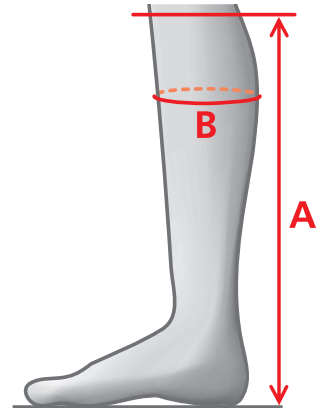

MOUNTAIN HORSE - SIZE CHARTS - LEGGINGS

MEASUREMENTS – RENOWN LEGGINGS

<u>SIZE</u>	<u>A</u>	<u>B</u>
S	40	34-36
S/W	40	38-40
M	42	35-37
M/W	42	39-41
L	44	36-38
L/W	44	40-42
M/L	45	34-36
L/L	47	35-37

MEASUREMENTS – SOFT RIDER LEGGINGS

<u>SIZE</u>	<u>A</u>	<u>B</u>
XXS	35	30-35
XS	36	32-37
S	37	34-39
S/W	37	37-42
M	39	35-40
L	40	37-42
XL	42	38-43
XXL	43	40-45

MOUNTAIN HORSE - SIZE CHARTS - YOUTH

MEASUREMENTS – RICHMOND YOUNG HIGH RIDER

**3
SIZES IN
ONE!**

REGULAR - REGULAR

SIZE	A	B
35	36	27-28
36	38	29-30
37	39	30-31
38	40	32-33
39	42	33-34

MEASUREMENTS – RIMFROST HIGH RIDER JR

JUNIOR

SIZE	A	B
32	31	29-31
33	32	30-32
34	33	30-32
35	34	31-33
36	35	32-34
37	36	33-35
38	37	34-36
39	37	35-37

MEASUREMENTS – VENICE YOUNG HIGH RIDER

**DOUBLE
SIZE**

REGULAR - REGULAR

SIZE	A	B
35/36	38	29-30
36/37	40	30-31
37/38	42	31-32
38/39	42	32-33
39/40	43	33-34
40/41	45	33-34
41/42	47	34-35

MOUNTAIN HORSE - SIZE CHARTS - YOUTH