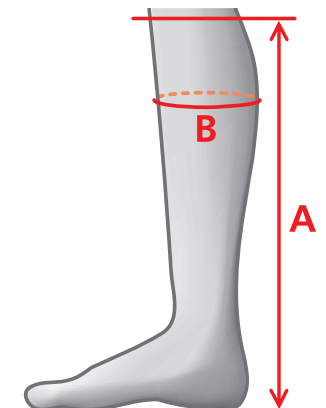

MOUNTAIN HORSE - SIZE CHARTS - TALL BOOTS

MEASUREMENTS – RIMFROST HIGH RIDER

REGULAR - REGULAR			REGULAR - WIDE		
SIZE A	B		SIZE A	B	
36	39	35-37	36	39	38-40
37	40	36-38	37	40	39-41
38	41	37-39	38	41	40-42
39	42	37-39	39	42	40-42
40	42	37-39	40	42	40-42
41	42	38-40	41	42	41-43
42	43	39-41	42	43	42-44
43	44	40-42	43	44	43-45
44	45	40-42	44	45	43-45
45	46	41-43	45	46	44-46
46	46	41-43	46	46	44-46

MEASUREMENTS – SERENADE

REGULAR - REGULAR			REGULAR - NARROW			SHORT - REGULAR			REGULAR - WIDE			REGULAR - EXTRA		
SIZE A	B		SIZE A	B		SIZE A	B		SIZE A	B		SIZE A	B	
36	46	33-35	36	47	31-33	36	42	33-35	37	47	39-41	37	47	36-38
37	47	34-36	37	48	31-33	37	43	34-36	38	48	40-42	38	48	37-39
38	48	35-37	38	48	32-34	38	44	35-37	39	49	41-43	39	49	38-40
39	49	36-38	39	49	33-35	39	45	35-37	40	49	42-44	40	49	39-41
40	49	37-39	40	50	34-36	40	45	36-38	41	49	43-45	41	49	40-42
41	49	38-40	41	51	35-37	41	45	37-39				42	50	41-43
42	50	39-41												

MEASUREMENTS – SNOWY RIVER

REGULAR - REGULAR			REGULAR - WIDE		
SIZE A	B		SIZE A	B	
36	42	32-35	37	44	38-41
37	44	34-37	38	45	39-42
38	45	35-38	39	46	40-43
39	46	36-39	40	46	41-44
40	46	37-40	41	46	42-45
41	46	38-41	42	47	43-46
42	47	39-42			
43	47	40-43			