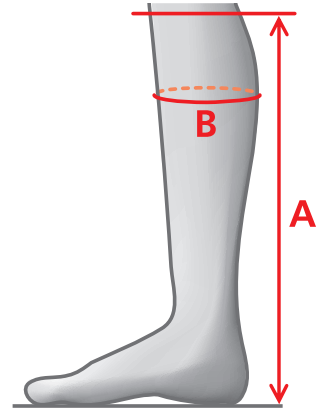

MEASUREMENTS – RICHMOND HIGH RIDER WOMEN'S

REGULAR - REGULAR			REGULAR - PLUS			SHORT - REGULAR			REGULAR - WIDE			LONG - REGULAR		
SIZE A	B		SIZE A	B		SIZE A	B		SIZE A	B		SIZE A	B	
36	42	32-34	37	44	36-38	37	41	35-37	37	44	40-42	38	47	34-36
37	44	34-36	38	45	37-39	38	42	36-38	38	45	41-43	39	48	35-37
38	45	35-37	39	46	38-40	39	43	36-38	39	45	41-43	40	48	36-38
39	46	36-38	40	46	39-41	40	43	37-39	40	46	42-44	41	49	37-39
40	46	37-39	41	46	40-42	41	43	38-40	41	46	42-44	42	49	38-40
41	46	38-40	42	47	41-43							43	50	39-41
42	47	39-41												
43	47	40-42												

MOUNTAIN HORSE - SIZE CHARTS - TALL BOOTS

MEASUREMENTS – RIMFROST HIGH RIDER

REGULAR - REGULAR			REGULAR - WIDE		
SIZE A	B		SIZE A	B	
36	39	35-37	36	39	38-40
37	40	36-38	37	40	39-41
38	41	37-39	38	41	40-42
39	42	37-39	39	42	40-42
40	42	37-39	40	42	40-42
41	42	38-40	41	42	41-43
42	43	39-41	42	43	42-44
43	44	40-42	43	44	43-45
44	45	40-42	44	45	43-45
45	46	41-43	45	46	44-46
46	46	41-43	46	46	44-46