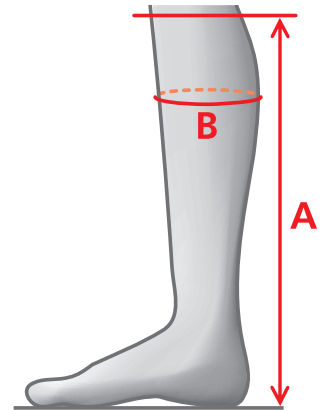

MEASUREMENTS – SPRING RIVER

REGULAR - REGULAR			REGULAR - WIDE		
SIZE A	B		SIZE A	B	
36	42	32-35	37	44	38-41
37	44	34-37	38	45	39-42
38	45	35-38	39	46	40-43
39	46	36-39	40	46	41-44
40	46	37-40	41	46	42-45
41	46	38-41	42	47	43-46
42	47	39-42			
43	47	40-43			

MEASUREMENTS – SUPERIOR HIGH RIDER MEN'S

REGULAR - REGULAR			REGULAR - NARROW			TALL - REGULAR			TALL - NARROW		
SIZE A	B		SIZE A	B		SIZE A	B		SIZE A	B	
42	52	35-38	43	52	32-35	42	54	35-38	43	54	32-35
43	52	36-39	44	52	33-36	43	54	36-39	44	54	33-36
44	52	36-39	45	53	34-37	44	54	36-39	45	55	34-37
45	53	37-40	46	53	35-38	45	55	37-40	46	55	35-38
46	53	38-41				46	55	38-41			

MOUNTAIN HORSE - SIZE CHARTS - TALL BOOTS

MEASUREMENTS – SUPERIOR HIGH RIDER WOMEN’S

REGULAR - REGULAR			REGULAR - NARROW			TALL - REGULAR			TALL - NARROW		
SIZE A	B		SIZE A	B		SIZE A	B		SIZE A	B	
36	46	33-36	36	46	31-34	36	48	33-36	36	48	31-34
37	47	34-37	37	47	31-34	37	49	34-37	37	49	31-34
38	48	35-38	38	47	32-35	38	50	35-38	38	49	32-35
39	49	36-39	39	48	33-36	39	51	36-39	39	50	33-36
40	49	37-40	40	49	34-37	40	51	37-40	40	51	34-37
41	49	38-41	41	50	35-38	41	51	38-41	41	52	35-38
42	50	39-42				42	52	39-41			