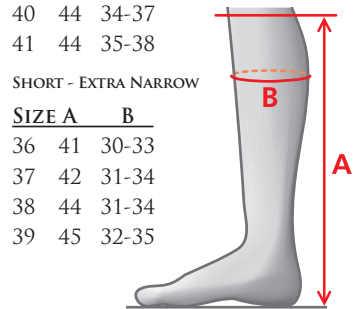

MEASUREMENTS – SUPERIOR HIGH RIDER MEN'S

REGULAR - REGULAR			REGULAR - NARROW			TALL - REGULAR			TALL - NARROW		
SIZE A	B		SIZE A	B		SIZE A	B		SIZE A	B	
42	52	35-38	43	52	32-35	42	54	35-38	43	54	32-35
43	52	36-39	44	52	33-36	43	54	36-39	44	54	33-36
44	52	36-39	45	53	34-37	44	54	36-39	45	55	34-37
45	53	37-40	46	53	35-38	45	55	37-40	46	55	35-38
46	53	38-41				46	55	38-41			

MOUNTAIN HORSE - SIZE CHARTS - TALL BOOTS

MEASUREMENTS – SUPERIOR HIGH RIDER WOMEN’S

REGULAR - REGULAR			REGULAR - NARROW			TALL - REGULAR			TALL - NARROW		
SIZE A	B		SIZE A	B		SIZE A	B		SIZE A	B	
36	46	33-36	36	46	31-34	36	48	33-36	36	48	31-34
37	47	34-37	37	47	31-34	37	49	34-37	37	49	31-34
38	48	35-38	38	47	32-35	38	50	35-38	38	49	32-35
39	49	36-39	39	48	33-36	39	51	36-39	39	50	33-36
40	49	37-40	40	49	34-37	40	51	37-40	40	51	34-37
41	49	38-41	41	50	35-38	41	51	38-41	41	52	35-38
42	50	39-42				42	52	39-41			

MEASUREMENTS – SUPREME HIGH RIDER

LONG - NARROW			REGULAR - REGULAR			REGULAR - PLUS			SHORT - REGULAR			REGULAR - NARROW			SHORT - NARROW		
SIZE A	B		SIZE A	B		SIZE A	B		SIZE A	B		SIZE A	B		SIZE A	B	
36	48	30-33	36	45	32-35	37	47	36-39	36	41	34-37	36	45	31-34	39	43	33-36
37	49	31-34	37	47	34-37	38	48	37-40	37	42	35-38	37	46	32-35	40	44	34-37
38	50	31-34	38	48	35-38	39	49	38-41	38	43	36-39	38	46	32-35	41	44	35-38
39	51	32-35	39	49	36-39	40	49	39-42	39	44	36-39	39	47	33-36			
40	51	34-37	40	49	37-40	41	49	40-43	40	44	37-40	40	48	34-37			
41	52	35-38	41	49	38-41	42	50	40-43	41	44	38-41	41	49	35-38			
42	52	36-39	42	50	39-42												
MENS VERSION																	
			43	49	35-38												
			44	49	36-39												
			45	50	37-40												
			46	51	38-41												