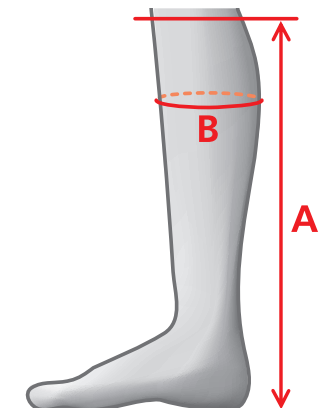

<u>SIZE</u>	<u>A</u>	<u>B</u>
XXS	35	30-35
XS	36	32-37
S	37	34-39
S/W	37	37-42
M	39	35-40
L	40	37-42
XL	42	38-43
XXL	43	40-45

MOUNTAIN HORSE - SIZE CHARTS - YOUTH

MEASUREMENTS – RICHMOND YOUNG HIGH RIDER

**3
SIZES IN
ONE!**

REGULAR - REGULAR

SIZE	A	B
35	36	27-28
36	38	29-30
37	39	30-31
38	40	32-33
39	42	33-34

MEASUREMENTS – RIMFROST HIGH RIDER JR

JUNIOR

SIZE	A	B
32	31	29-31
33	32	30-32
34	33	30-32
35	34	31-33
36	35	32-34
37	36	33-35
38	37	34-36
39	37	35-37

MEASUREMENTS – VENICE YOUNG HIGH RIDER

**DOUBLE
SIZE**

REGULAR - REGULAR

SIZE	A	B
35/36	38	29-30
36/37	40	30-31
37/38	42	31-32
38/39	42	32-33
39/40	43	33-34
40/41	45	33-34
41/42	47	34-35

MOUNTAIN HORSE - SIZE CHARTS - YOUTH