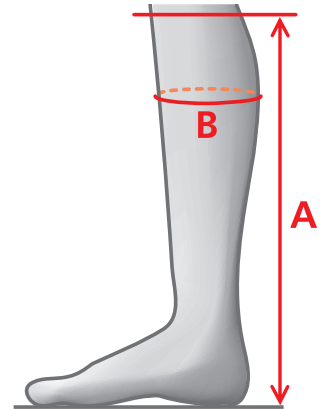

MOUNTAIN HORSE - SIZE CHARTS - TALL BOOTS

MEASUREMENTS – ACTIVE WINTER HIGH RIDER

REGULAR - REGULAR			REGULAR - REGULAR			REGULAR - WIDE			REGULAR - WIDE			SHORT - REGULAR		
SIZE A	B		SIZE A	B		SIZE A	B		SIZE A	B		SIZE A	B	
36	42	33-36	MENS VERSION			37	44	41-44	MENS VERSION			36	39	35-38
37	44	35-38	42	47	37-40	38	45	42-45	42	47	42-45	37	41	36-39
38	45	36-39	43	47	38-41	39	46	42-45	43	47	43-46	38	42	37-40
39	46	37-40	44	47	39-42	40	46	43-46	44	47	44-47	39	43	37-40
40	46	38-41	45	48	40-43	41	46	43-46	45	48	45-48	40	43	38-41
41	46	39-42	46	48	41-44	42	47	44-47	46	48	46-49	41	43	39-42
42	47	40-43				43	47	44-47						
43	47	41-44												

MEASUREMENTS – DEVONSHIRE

REGULAR - REGULAR		
SIZE A		B*
36	38	33,5-36,5
37	38,5	34-37
38	39	35-38
39	39,5	36-39
40	39,5	36,5-39,5
41	40	37-40
42	40,5	38-41

MEASUREMENTS – ESTÉLLE

REGULAR - REGULAR			REGULAR - NARROW			SHORT - REGULAR			REGULAR - WIDE			REGULAR - EXTRA		
SIZE A	B		SIZE A	B		SIZE A	B		SIZE A	B		SIZE A	B	
36	46	33-35	36	47	31-33	36	42	33-35	37	47	39-41	37	47	36-38
37	47	34-36	37	48	31-33	37	43	34-36	38	48	40-42	38	48	37-39
38	48	35-37	38	48	32-34	38	44	35-37	39	49	41-43	39	49	38-40
39	49	36-38	39	49	33-35	39	45	35-37	40	49	42-44	40	49	39-41
40	49	37-39	40	50	34-36	40	45	36-38	41	49	43-45	41	49	40-42
41	49	38-40	41	51	35-37	41	45	37-39				42	50	41-43
42	50	39-41												