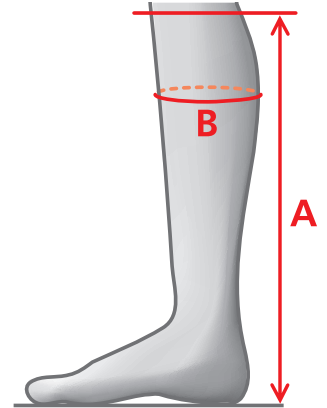

MOUNTAIN HORSE - SIZE CHARTS - TALL BOOTS

MEASUREMENTS – ACTIVE WINTER HIGH RIDER

REGULAR - REGULAR			REGULAR - REGULAR			REGULAR - WIDE			REGULAR - WIDE			SHORT - REGULAR		
SIZE A	B		SIZE A	B		SIZE A	B		SIZE A	B		SIZE A	B	
36	42	33-36	MENS VERSION			37	44	41-44	MENS VERSION			36	39	35-38
37	44	35-38	42	47	37-40	38	45	42-45	42	47	42-45	37	41	36-39
38	45	36-39	43	47	38-41	39	46	42-45	43	47	43-46	38	42	37-40
39	46	37-40	44	47	39-42	40	46	43-46	44	47	44-47	39	43	37-40
40	46	38-41	45	48	40-43	41	46	43-46	45	48	45-48	40	43	38-41
41	46	39-42	46	48	41-44	42	47	44-47	46	48	46-49	41	43	39-42
42	47	40-43				43	47	44-47						
43	47	41-44												

MEASUREMENTS – DEVONSHIRE

REGULAR - REGULAR		
SIZE A		B*
36	38	33,5-36,5
37	38,5	34-37
38	39	35-38
39	39,5	36-39
40	39,5	36,5-39,5
41	40	37-40
42	40,5	38-41

MEASUREMENTS – ESTÉLLE

REGULAR - REGULAR			REGULAR - NARROW			SHORT - REGULAR			REGULAR - WIDE			REGULAR - EXTRA		
SIZE A	B		SIZE A	B		SIZE A	B		SIZE A	B		SIZE A	B	
36	46	33-35	36	47	31-33	36	42	33-35	37	47	39-41	37	47	36-38
37	47	34-36	37	48	31-33	37	43	34-36	38	48	40-42	38	48	37-39
38	48	35-37	38	48	32-34	38	44	35-37	39	49	41-43	39	49	38-40
39	49	36-38	39	49	33-35	39	45	35-37	40	49	42-44	40	49	39-41
40	49	37-39	40	50	34-36	40	45	36-38	41	49	43-45	41	49	40-42
41	49	38-40	41	51	35-37	41	45	37-39				42	50	41-43
42	50	39-41												