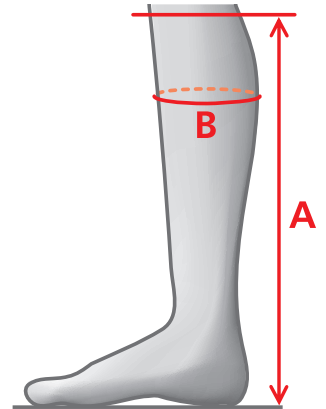

<u>SIZE</u>	<u>A</u>	<u>B</u>
XXS	35	30-35
XS	36	32-37
S	37	34-39
S/W	37	37-42
M	39	35-40
L	40	37-42
XL	42	38-43
XXL	43	40-45

MOUNTAIN HORSE - SIZE CHARTS - YOUTH

MEASUREMENTS – RICHMOND YOUNG HIGH RIDER

**3
SIZES IN
ONE!**

REGULAR - REGULAR

SIZE	A	B
35	36	27-28
36	38	29-30
37	39	30-31
38	40	32-33
39	42	33-34

MEASUREMENTS – RIMFROST HIGH RIDER JR

JUNIOR

SIZE	A	B
32	31	29-31
33	32	30-32
34	33	30-32
35	34	31-33
36	35	32-34
37	36	33-35
38	37	34-36
39	37	35-37

MEASUREMENTS – VENICE YOUNG HIGH RIDER

**DOUBLE
SIZE**

REGULAR - REGULAR

SIZE	A	B
35/36	38	29-30
36/37	40	30-31
37/38	42	31-32
38/39	42	32-33
39/40	43	33-34
40/41	45	33-34
41/42	47	34-35

MOUNTAIN HORSE - SIZE CHARTS - YOUTH