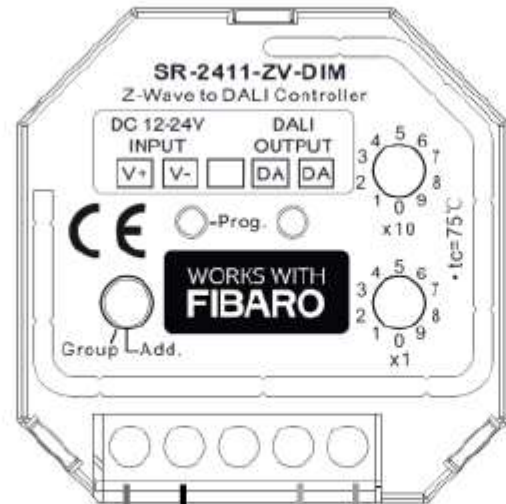

AC Power
50/60Hz

⋮
⋮
⋮

DALI bus

⋮