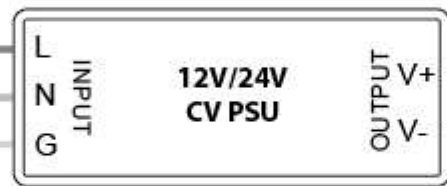

AC Power
50/60Hz

⋮
⋮
⋮

DALI bus

⋮