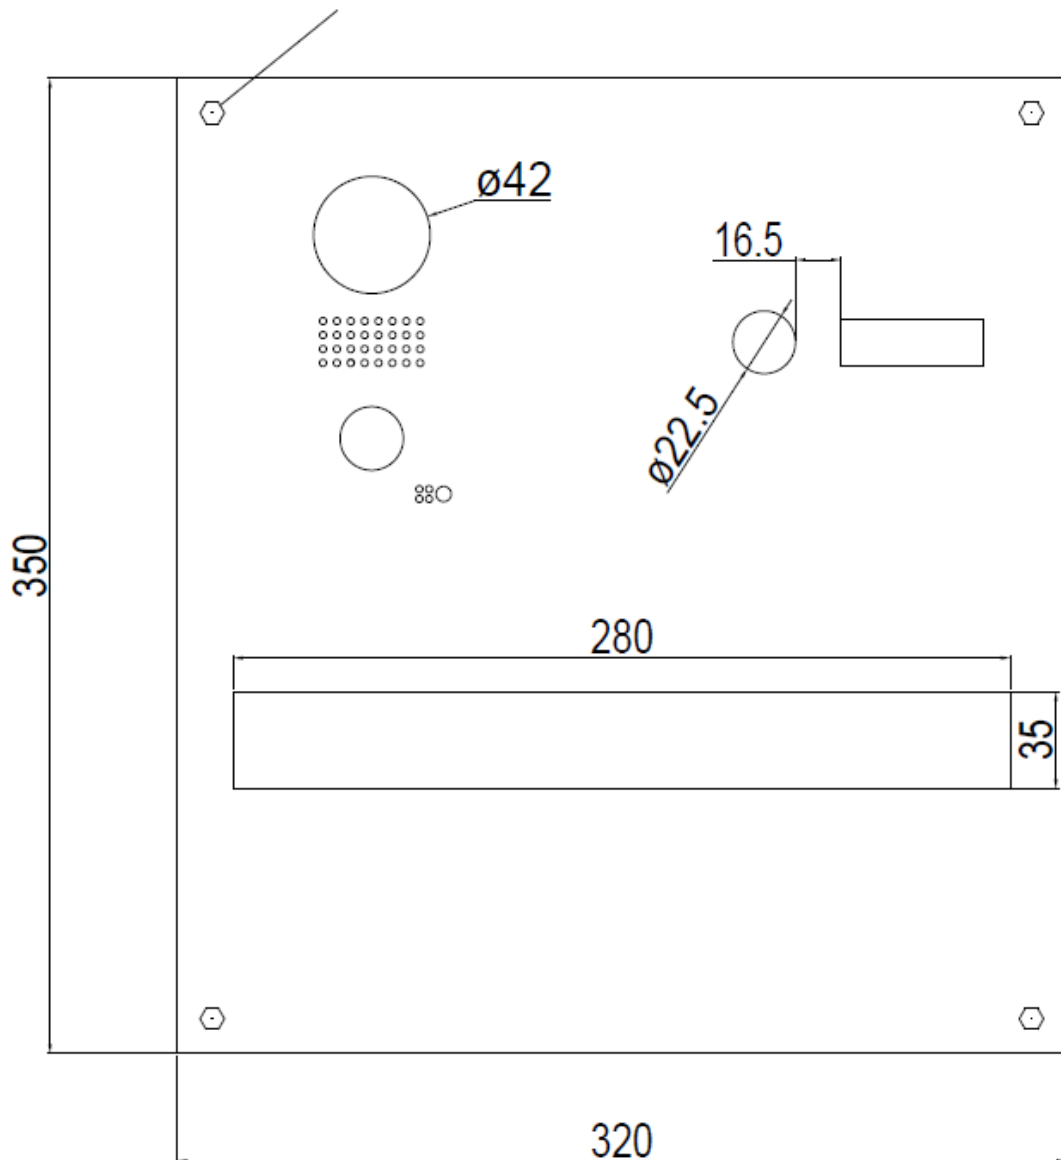

More photos

Technical Drawings

Front panel, data in mm

Material thickness: 3,0

Senkung DIN74-Bm4