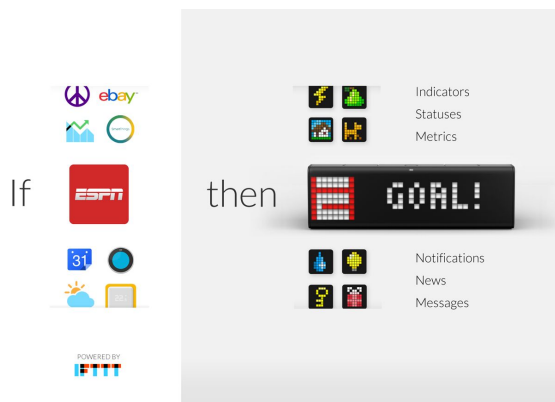

Let family members know what’s happening in your smart home

“LaMetric is fully programmable via the accompanying app (or “hackable”) and comes with a bunch of off-the-shelf widgets, along with support for RSS and services like IFTTT, SmartThings, Wig Wag, Ninja Blocks, so you can get it talking to other smart devices or web services”.

Steve O’Hear at [TechCrunch](#)

Controlling home devices from a smartphone is good but not enough when a few people need access to the information. LaMetric Time organizes everything in your home, collecting information from your [Netatmo](#), Nest, Ring, LIFX, SmartThings, [Philips Hue](#), WeMo, Amazon Echo and so on and showing it at a single display wherever it’s fine for your family.

Personalized with [IFTTT recipes](#), LaMetric Time even allows you switch lights on with a click of a button, check doors status or [makes your home more secure](#) sending warnings when stranger approaches.