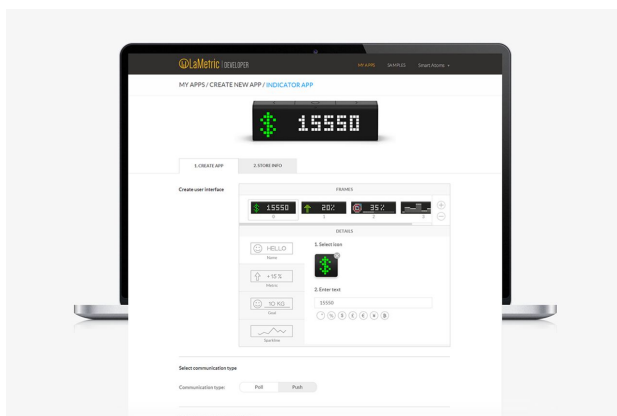

Track your data and take your actions

“LaMetric Is A Smart And Hackable Ticker Display”

[TechCrunch](#)