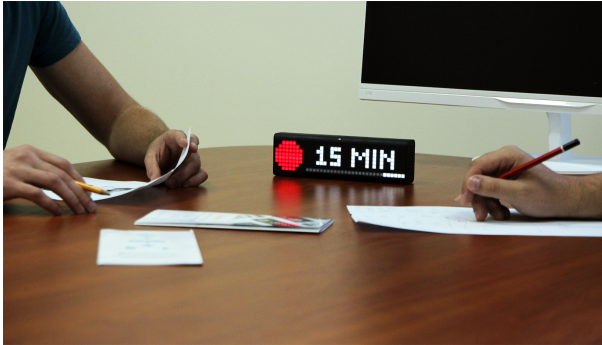

Wake up with your favorite radio station, see the weather just turning eyes to a bedside, read news headlines while having breakfast and enjoy your stylish friend who always cares about your place.

Engage team or customers with actionable business metrics

“LaMetric can be customized to deliver everything from email notifications, a Facebook fan count, the weather forecast, a countdown to an important date, stock price changes, and a lot more besides. All of which are set up and controlled via a dedicated mobile app for iOS and Android”.

[New Atlas](#)

With its vision to make people more efficient, LaMetric Time becomes a perfect [business assistant](#). Having thought-out display, it can sit on a desk and work for one person, or occupy an office shelf and keep all the team tuned.

Depending on the business type, people can track different real-time digital metrics to be timely informed about all achievements and fails. Some interesting use cases include engaging customers by tracking [Facebook fans](#) on cafe’s shop-front, increasing champagne sales inside the restaurant by counting bottles sold via [iKentoo](#), pitching media in-time by monitoring [brand mentions on Twitter](#), motivating team with [WooCommerce sales figures](#), [apps downloads](#) or [website visits](#).

Moreover, Google Calendar app can help [reduce a few wasted hours](#) for a team every week if setup LaMetric Time in a meeting room.