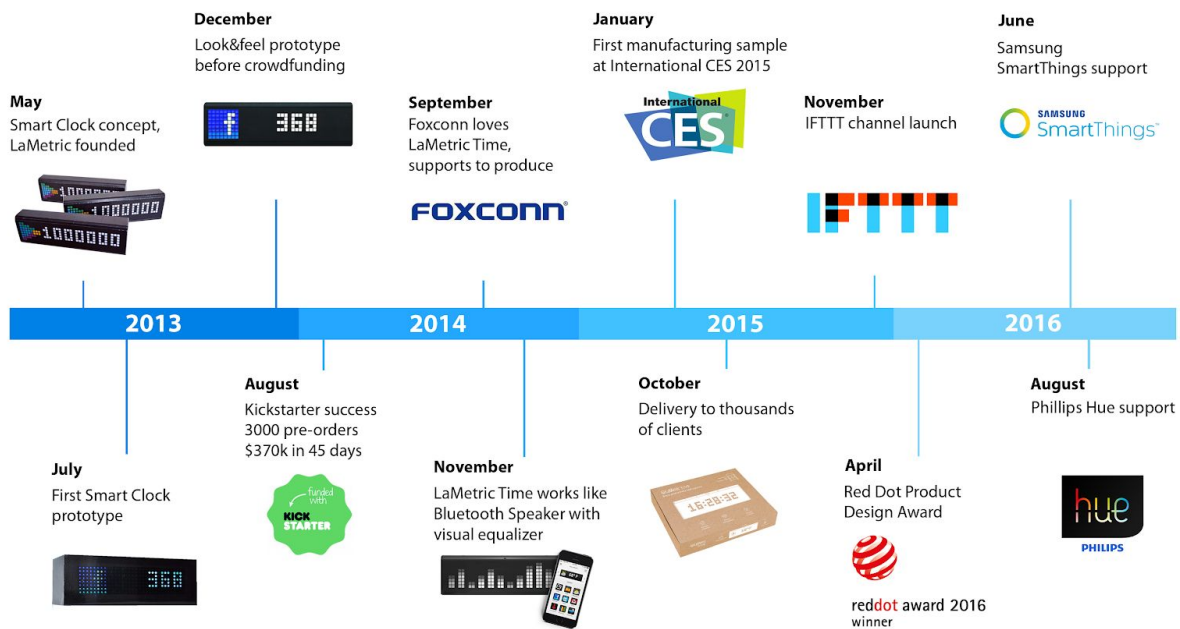

Specification

- Always on connected display for the entire family or team
- Wi-Fi connected, works independently from the smartphone
- Dimensions (20.8 x 3.6 x 6.1 cm) designed to fit any shelf, bedside or desk
- 37x8 white scrolling display with 8x8 color icon at the left
- Ambient light sensor to adjust information comfortably for your eyes
- Screen saver to do not disturb you at night
- Internet Radio / Bluetooth speaker / Alarm clock with music
- Charging via USB power adapter (US or EU/UK plug)
- Configured via [iOS](#) or [Android](#) apps with easy three-steps set up process

LaMetric Time story

With its origins in early 2013, LaMetric Time was backed with over $370,000 at Kickstarter, and launched mass-production in August, 2015. As a stylish contemporary interior object, it has thousands of users over the globe and remains the reputation of the world's first smart clock and powerful home & business assistant.

Key Facts www.lametric.com