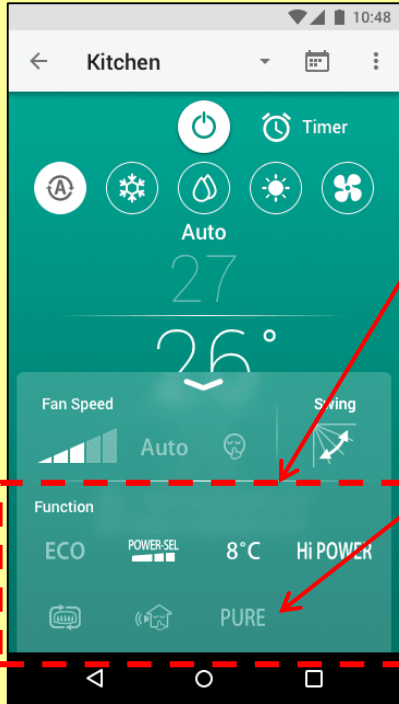

Toiminnot

- Vanha ilmalämpöpumppu, joka on valmistettu ennen 18.11.2018, ei voi käyttää näitä ominaisuuksia. Tarkista maahantuojaalta, jos epäselvyyttä. Toimivuus muutoinkin riippuu laitteen mallista esim. 'PURE' toimintoa ei ole MIRAI-mallissa)
- Applikaatiossa demo-toiminto myyntitilanteita varten

WIFI-laitetta kahdella eri versiolla)

1) Ilman kaapelia Premium:lle ja isoille sisäyksiköille (sisäpuolelle asennettavissa)

2) Kaapelilla pienemmille high wall sisäyksiköille ja konsoleille

Taulukko seuraavalla sivulla!