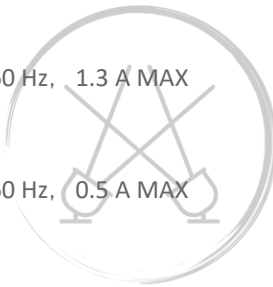

IPA PRODUCTIONS FINLAND

EVENT TECH | DRONES & ROBOTICS

REMOTE CONTROLLER:

Wireless	Wi-Fi supported
Battery Life	Up to 4 hours
Copy	Micro SD card Slot
& Download	Format in FAT32 (no greater than 32GB) Format in EXFAT (no greater than 64GB)

TETHER:

Length	Standard 100 m (328 ft) on Spool Customized Accepted
Breaking Force	80 kgf

CHARGER/AC ADAPTER:

ROV	Input: 100-240 V, 50/60 Hz, 1.3 A MAX Output: 12.9 V = 6A
RC	Input: 100-240 V, 50/60 Hz, 0.5 A MAX Output: 5 V = 3A

SPOOL:

IPA PRODUCTIONS FINLAND

Dimension

Foldable handle

Capability Hold up to 100 m tether (328ft)

APP:

System	iOS 10.0.0 or later Compatible with iPhone 6S or later Android 5.0 or later Compatible with Samsung S7 or later, Huawei Mate 9 or later, Mi Mix 2 or later
LIVE-Streaming	720P, 25/30fps 480P, 25/30fps
Stream User NO.	Max 2 Deceives