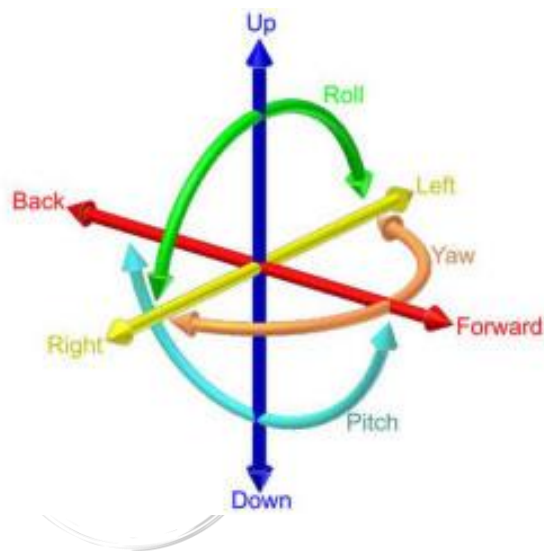

**Posture Lock™** Able to lock the  $\pm 0.1^\circ$  pitch angle or  $\pm 0.1^\circ$  roll angle and moving in any direction (See note 1)

**Hovering Accuracy** Able to keep the ROV suspending in  $\pm 1$  cm