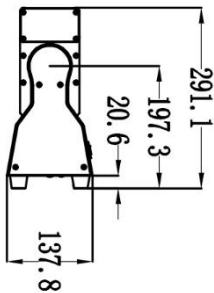

High resolution electronic dimming: 0 - 100%

Tilt movement: 205°

16 bit movement resolution

Power in/out connector: PowerCON in/out

DMX in/out: Locking 5-pin/3-pin XLR

Product Dimensions:993x137.8x291.1mm

# Product Dimensions(mm):