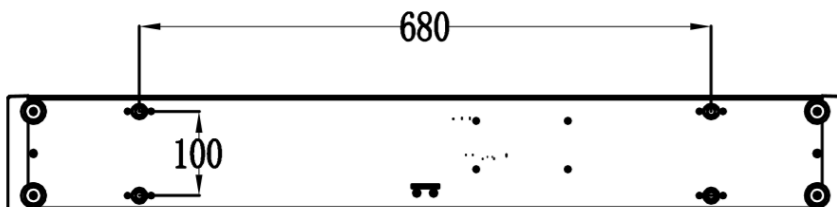

High resolution electronic dimming: 0 - 100%

Tilt movement: 205°

16 bit movement resolution

Power in/out connector: PowerCON in/out

DMX in/out: Locking 5-pin/3-pin XLR

Product Dimensions:993x137.8x291.1mm

# Product Dimensions(mm):