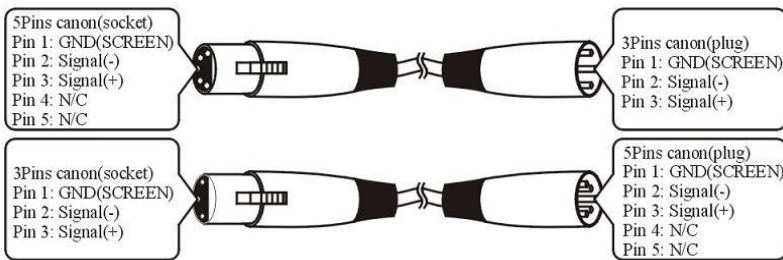

## **5 FIXED EQUIPMENT**

Please fasten the fixture clamp before hanging. The clamp can be fasten by the little hole in the middle of the bracket, then tie with a safety belt. The loading capacity of the safety belt should be 10 times than the weight of the fixture itself.

## 6 CONNECTION OF DMX-512 AND CONNETION WITH THE LIGHT EQUIPMENT

Please connect XLR-XLR control wire with every light from the output of DMX.

XLR connection :

DMX-OUTPUT

Pin 1: Screen  
Pin 2: Signal -  
Pin 3: Signal +

DMX-INTPUT

Pin 1: Screen  
Pin 2: Signal -  
Pin 3: Signal +

ATTENTION: Please do remember to connect one circle circuit plug on the output signal of last equipment. And this circle circuit plug was connected a 120ohm resistance between terminals 2 and 3 of the CANON plug, connect this circle circuit plug can avoid the signal flash phenomena of signal DMX512 during the transmission.