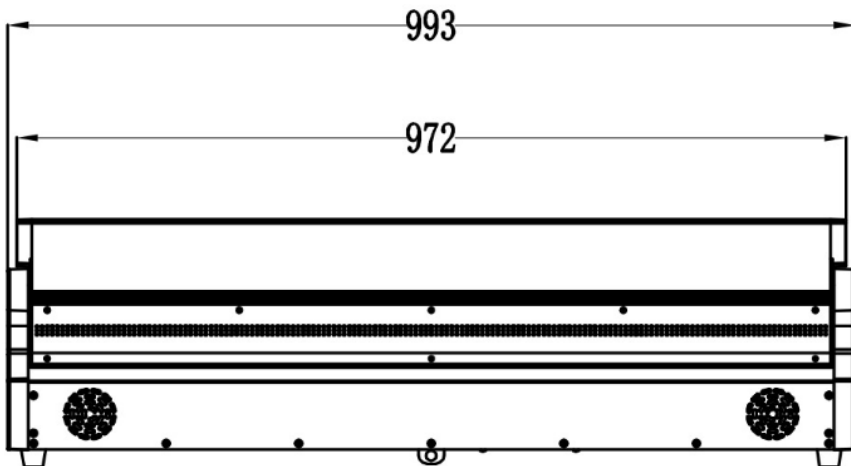

High resolution electronic dimming: 0 - 100%

Tilt movement: 205°

16 bit movement resolution

Power in/out connector: PowerCON in/out

DMX in/out: Locking 5-pin/3-pin XLR

Product Dimensions:993x137.8x291.1mm

# Product Dimensions(mm):