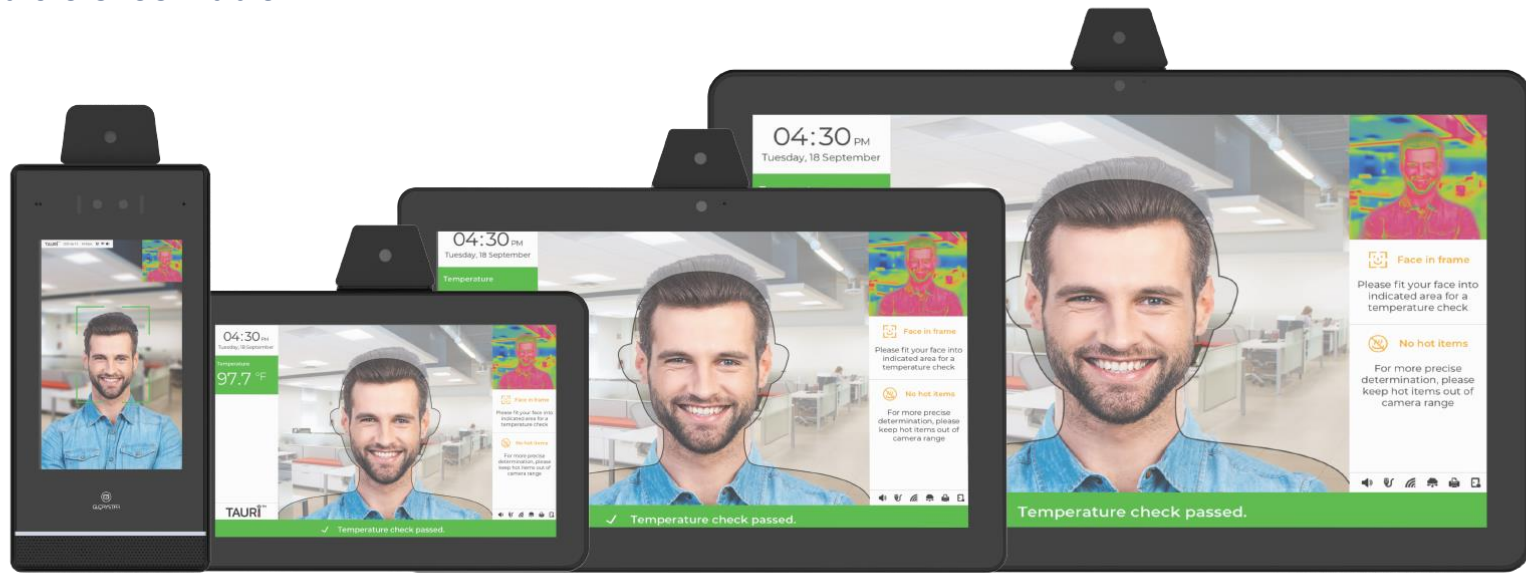

TAURI™

Temperature check tablet

TAURI 7inch

TAURI 10inch

TAURI 15.6inch

TAURI 21.5inch

Patent pending
39240619

Temperature Check

Efficiency

High accuracy

Product overview

To ensure people that access your property are not running a high temperature, Glory Star has developed the new Infrared temperature sensor/detector. It provides alerts when a person runs a high temperature, therefore should not enter your premises.

The system is calculated with an algorithm for object heat- and fast detection temperature-accuracy, tolerance at +/- 0.3 degree Celsius, with a refresh rate at 64Hz.

First Layer of screening people 's temperature to premises

More Hygienic as the sensor is not touching a person's face/ears