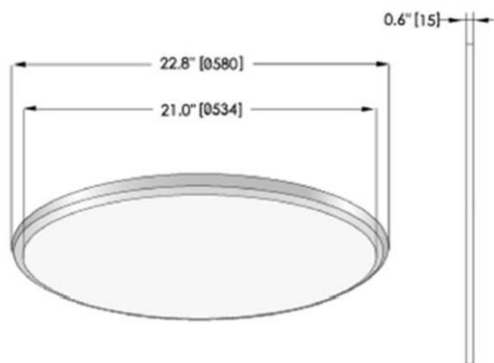

Dimension and Illumination Diagram

Ordering Information

Sheenly	Class	Watt	CCT	Model	Finishing	Options
SL=Sheenly Lighting	PAN=Panel	40W 60W	WW=3000 ±200K NW=4000 ±250K PW=5700 ±350K	R60	BK=Black WH=White	UD=Up/down Lighting TP=Transparent

*Standard finishing comes in White, for other finishing color please specify when place the order.

Part Number	Power	CCT	Lumen Output	Beam	Dimension
SL-PAN-40W-WW-R60-UD-TP	40W	3000K/4000K/5700K	3400	120°	D580*15 mm
SL-PAN-40W-NW-R60-UD-TP			3400	120°	D580*15 mm
SL-PAN-40W-PW-R60-UD-TP			3400	120°	D580*15 mm
SL-PAN-60W-WW-R60-UD-TP	60W	3000K/4000K/5700K	5000	120°	D580*15 mm
SL-PAN-60W-NW-R60-UD-TP			5000	120°	D580*15 mm
SL-PAN-60W-PW-R60-UD-TP			5000	120°	D580*15 mm