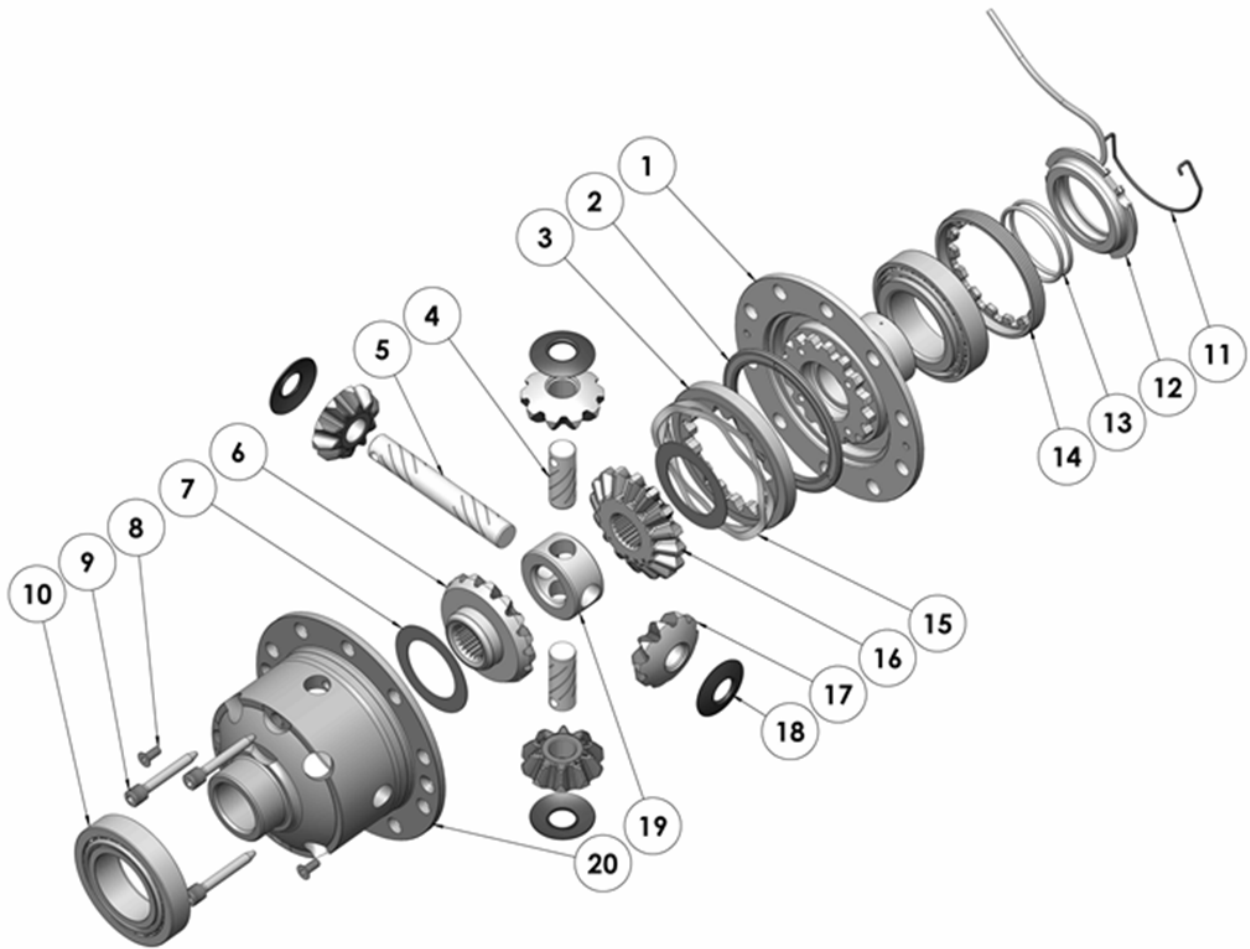

RD205

Suzuki,FR,22 SPL,10 bolt RG

PARTS LIST

ITEM #	QTY	DESCRIPTION	PART #	NOTES
01	1	FLANGE CAP KIT	028513SP	
02	1	BONDED SEAL	160701SP	
03	1	CLUTCH GEAR & WAVESPRING KIT	050908SP	
04	2	SHORT CROSS SHAFT	060309SP	
05	1	LONG CROSS SHAFT	060108SP	
06	1	SIDE GEAR	SEE NOTE	2
07	2	SIDE GEAR THRUST WASHER	SEE NOTE	3
08	1	COUNTERSUNK SCREW (PK OF 2)	200213SP	
09	1	RETAINING PIN SET (PK OF 4)	120601SP	
10	-	TAPERED ROLLER BEARING	NOT SUPPLIED	
11	1	SEAL HOUSING RETAINING CLIP	150601SP	
12	1	SEAL HOUSING KIT	081902SP	
13	1	SEAL HOUSING O-RINGS (PK OF 2)	160235SP	1
14	1	ADJUSTER NUT	100101SP	
15	1	WAVESPRING	150702SP	
16	1	SPLINED SIDE GEAR	SEE NOTE	2
17	4	PINION GEAR	SEE NOTE	2
18	4	PINION THRUST WASHER	SEE NOTE	3
19	1	SPIDER BLOCK	070702SP	
20	1	DIFFERENTIAL CASE	013113SP	
*	1	BULKHEAD FITTING KIT (BANJO TYPE)	170114	4
*	1	AIR LINE (6mm DIA X 6m LONG)	170314	4
*	1	SOLENOID VALVE (12V)	180103	
*	1	SWITCH	180209SP	
*	1	SWITCH COVER (FRONT)	180210SP	
*	1	CABLE TIE (PK OF 25)	180305	
*	1	OPERATING & SERVICE MANUAL	210200	
*	1	INSTALLATION GUIDE	2102205	

* *Not illustrated in exploded view*

NOTES

- 1 For replacement O-rings use only BS133 Viton 75.
- 2 Available only as complete 6 gear set # 728JA22
- 3 Available only as complete thrust washer kit #730JA01
- 4 All diffs produced before serial #17070001 came with 5mm air connection system. For information contact ARB.
- For seal housing set-up refer to tech note (Section 5.2).
- For 26 spline model refer to RD208 (Section 2.208)

RD205

Suzuki,FR,22 SPL,10 bolt RG

EXPLODED DIAGRAM

SPECIFICATIONS

Axle Spline	22 tooth, Ø23.9mm [0.94"]
Ratio Supported	All
Ring Gear ID	108.0mm [4.25"]
Ring Gear Bolts	10 bolts on Ø130mm [5.12"]
Ring Gear Torque	95Nm [70 ft-lb]
Backlash	0.13-0.18mm [0.005-0.007"]
Bearing Cap Torque	60Nm [44 ft-lb]