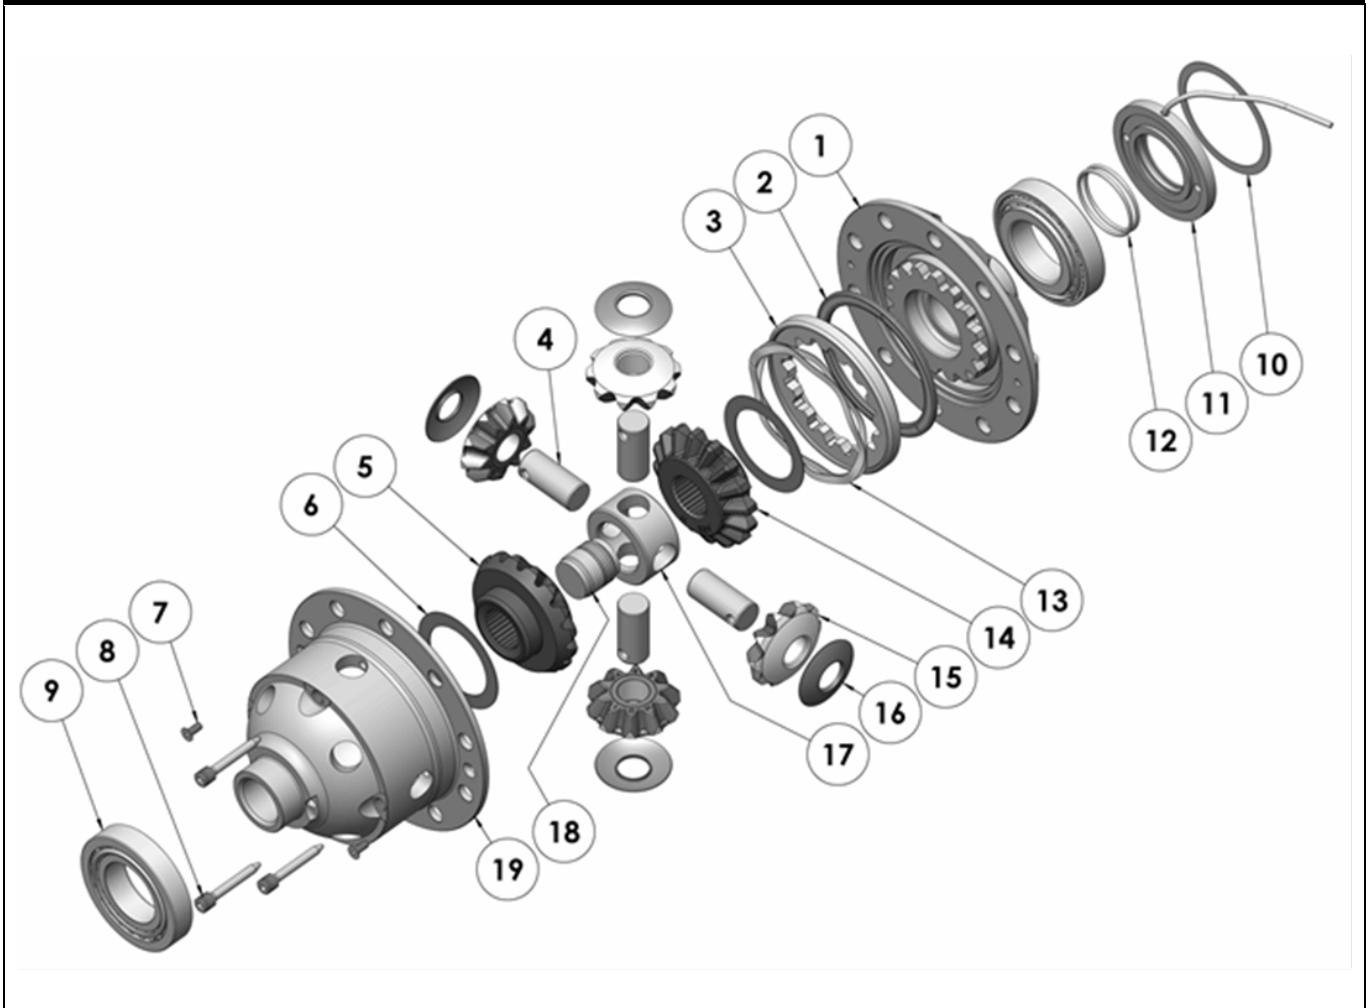

RD201

Nissan C200,31 SPL

PARTS LIST

ITEM #	QTY	DESCRIPTION	PART #	NOTES
1	1	FLANGE CAP KIT	027334SP	
2	1	BONDED SEAL	160702SP	
3	1	CLUTCH GEAR & WAVESPRING KIT	050906SP	
4	4	SHORT CROSS SHAFT	060403SP	
5	1	SIDE GEAR	SEE NOTE	2
6	2	SIDE GEAR THRUST WASHER	SEE NOTE	3
7	1	COUNTERSUNK SCREW (PK OF 2)	200213SP	
8	1	RETAINING PIN SET (PK OF 4)	120601SP	
9	*	TAPERED ROLLER BEARING	NOT SUPPLIED	
10	1	SHIM KIT	SHK009	
11	1	SEAL HOUSING KIT	080803SP	
12	1	SEAL HOUSING O-RINGS (PK OF 2)	160205SP	1
13	1	WAVESPRING	150706SP	
14	1	SPLINED SIDE GEAR	SEE NOTE	2
15	4	PINION GEAR	SEE NOTE	2
16	4	PINION THRUST WASHER	SEE NOTE	3
17	1	SPIDER BLOCK	070201SP	
18	1	THRUST BLOCK	110501SP	
19	1	DIFFERENTIAL CASE	013033SP	
*	1	BULKHEAD FITTING (BANJO TYPE)	170114	4
*	1	AIR LINE (6mm DIA X 6m LONG)	170314	4
*	1	SOLENOID VALVE (12V)	180103	
*	1	SWITCH	180209SP	
*	1	SWITCH COVER (REAR)	180211SP	
*	1	CABLE TIE (PK OF 25)	180305	
*	1	OPERATING & SERVICE MANUAL	210200	
*	1	INSTALLATION GUIDE	2102201	

RD201

Nissan C200,31 SPL

EXPLODED DIAGRAM**SPECIFICATIONS**

Axle Spline	31 tooth, Ø32.0mm [1.26"]
Ratio Supported	All
Ring Gear ID	128.0mm [5.04"]
Ring Gear Bolts	10 bolts on Ø150mm [5.91"]
Ring Gear Bolt Size	12mm
Ring Gear Torque	120Nm [89 ft-lb]
Backlash	0.13-0.18mm [0.005-0.007"]
Bearing Cap Torque	93Nm [69 ft-lb]