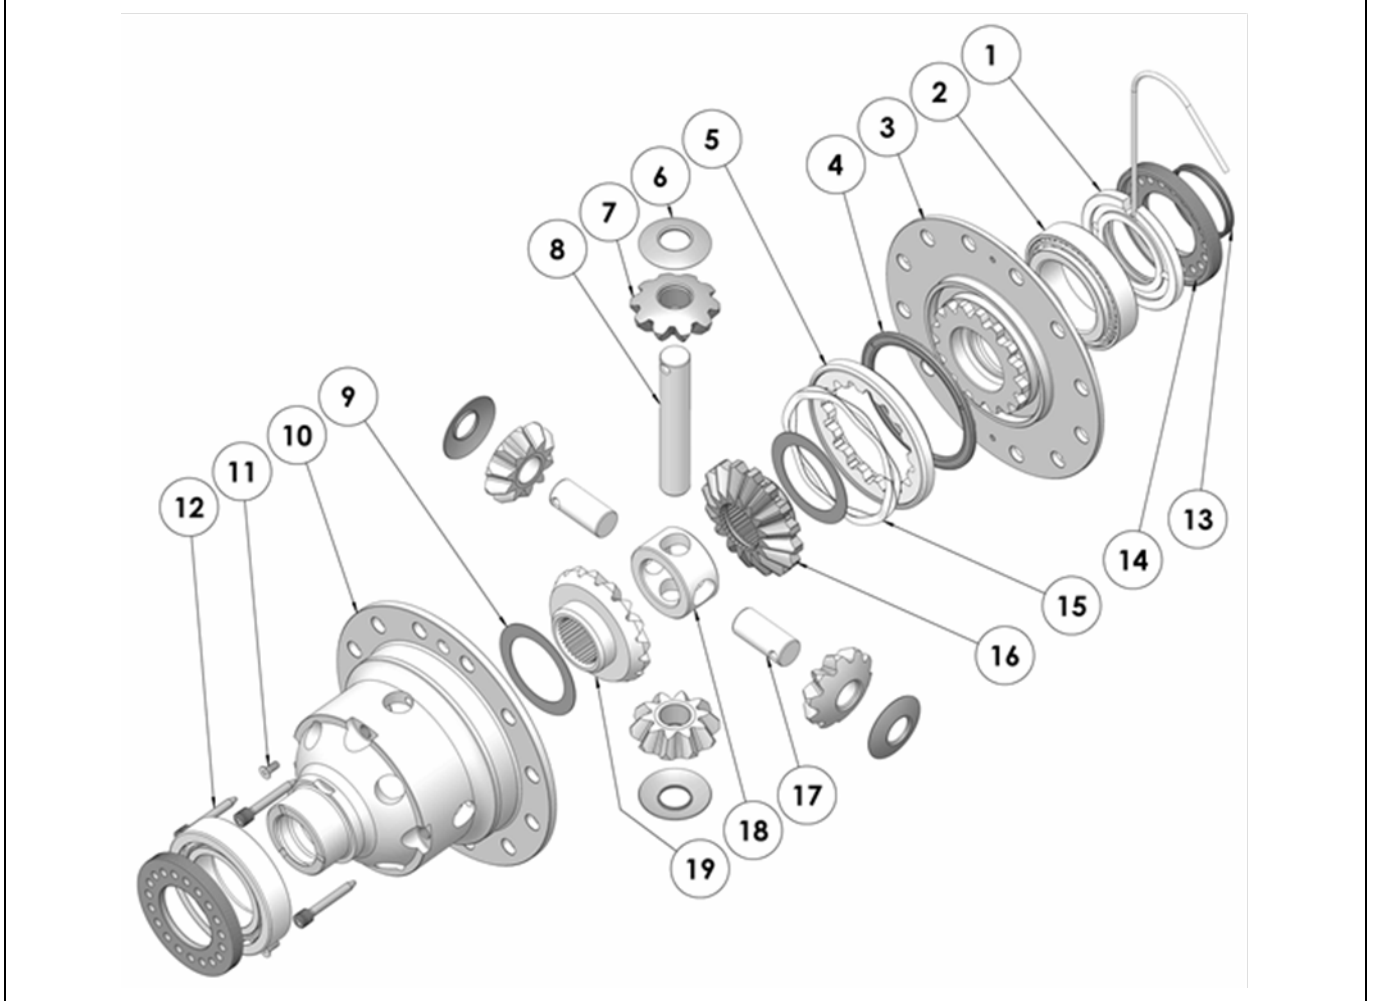

### PARTS LIST

ITEM #	QTY	DESCRIPTION	PART #	NOTES
01	1	SEAL HOUSING KIT	081813SP	
02	-	TAPERED ROLLER BEARING	NOT SUPPLIED	
03	1	FLANGE CAP KIT	027324SP	
04	1	BONDED SEAL	160702SP	
05	1	CLUTCH GEAR & WAVESPRING KIT	050906SP	
06	4	PINION THRUST WASHER	SEE NOTE	3
07	4	PINION GEAR	SEE NOTE	2
08	1	LONG CROSS SHAFT	060204SP	
09	2	SIDE GEAR THRUST WASHER	SEE NOTE	3
10	1	DIFFERENTIAL CASE	013024SP	
11	1	COUNTERSUNK SCREW (PK OF 2)	200213SP	
12	1	RETAINING PIN SET (PK OF 4)	120601SP	
13	1	SEAL HOUSING O-RINGS (PK OF 2)	160207SP	1
14	-	ADJUSTER NUT	NOT SUPPLIED	
15	1	WAVESPRING	150706SP	
16	1	SPLINED SIDE GEAR	SEE NOTE	2
17	2	SHORT CROSS SHAFT	060403SP	
18	1	SPIDER BLOCK	070201SP	
19	1	SIDE GEAR	SEE NOTE	2
*	1	BULKHEAD FITTING KIT (BANJO TYPE)	170114	4
*	1	AIR LINE (6mm DIA X 6m LONG)	170314	4
*	1	SOLENOID VALVE (12V)	180103	
*	1	SWITCH	180209SP	
*	1	SWITCH COVER (REAR)	180211SP	
*	1	CABLE TIE (PK OF 25)	180305	
*	1	OPERATING & SERVICE MANUAL	210200	
*	1	INSTALLATION GUIDE	2102154	

\* *Not illustrated in exploded view*

### NOTES

- 1 For replacement O-rings use only BS136 Viton 75.
- 2 Available only as complete 6 gear set # 728H211
- 3 Available only as complete thrust washer kit #730H01
- 4 All diffs produced before serial #17070001 came with 5mm air connection system. For information contact ARB.
- For 33 spline IRS models, please refer to RD155 ([Section 2.155](#))

### SPECIFICATIONS

Axle Spline	31 tooth, Ø33.6mm [1.32"]
Ratio Supported	All
Ring Gear ID	144.97mm [5.71"]
Ring Gear OD	241.3mm [9.5"]
Ring Gear Bolts	12 bolts on Ø175mm [6.89"]
Ring Gear Torque	152Nm [112 ft-lb]
Backlash	0.13-0.18mm [0.005-0.007"]
Bearing Cap Torque	78Nm [58 ft-lb]